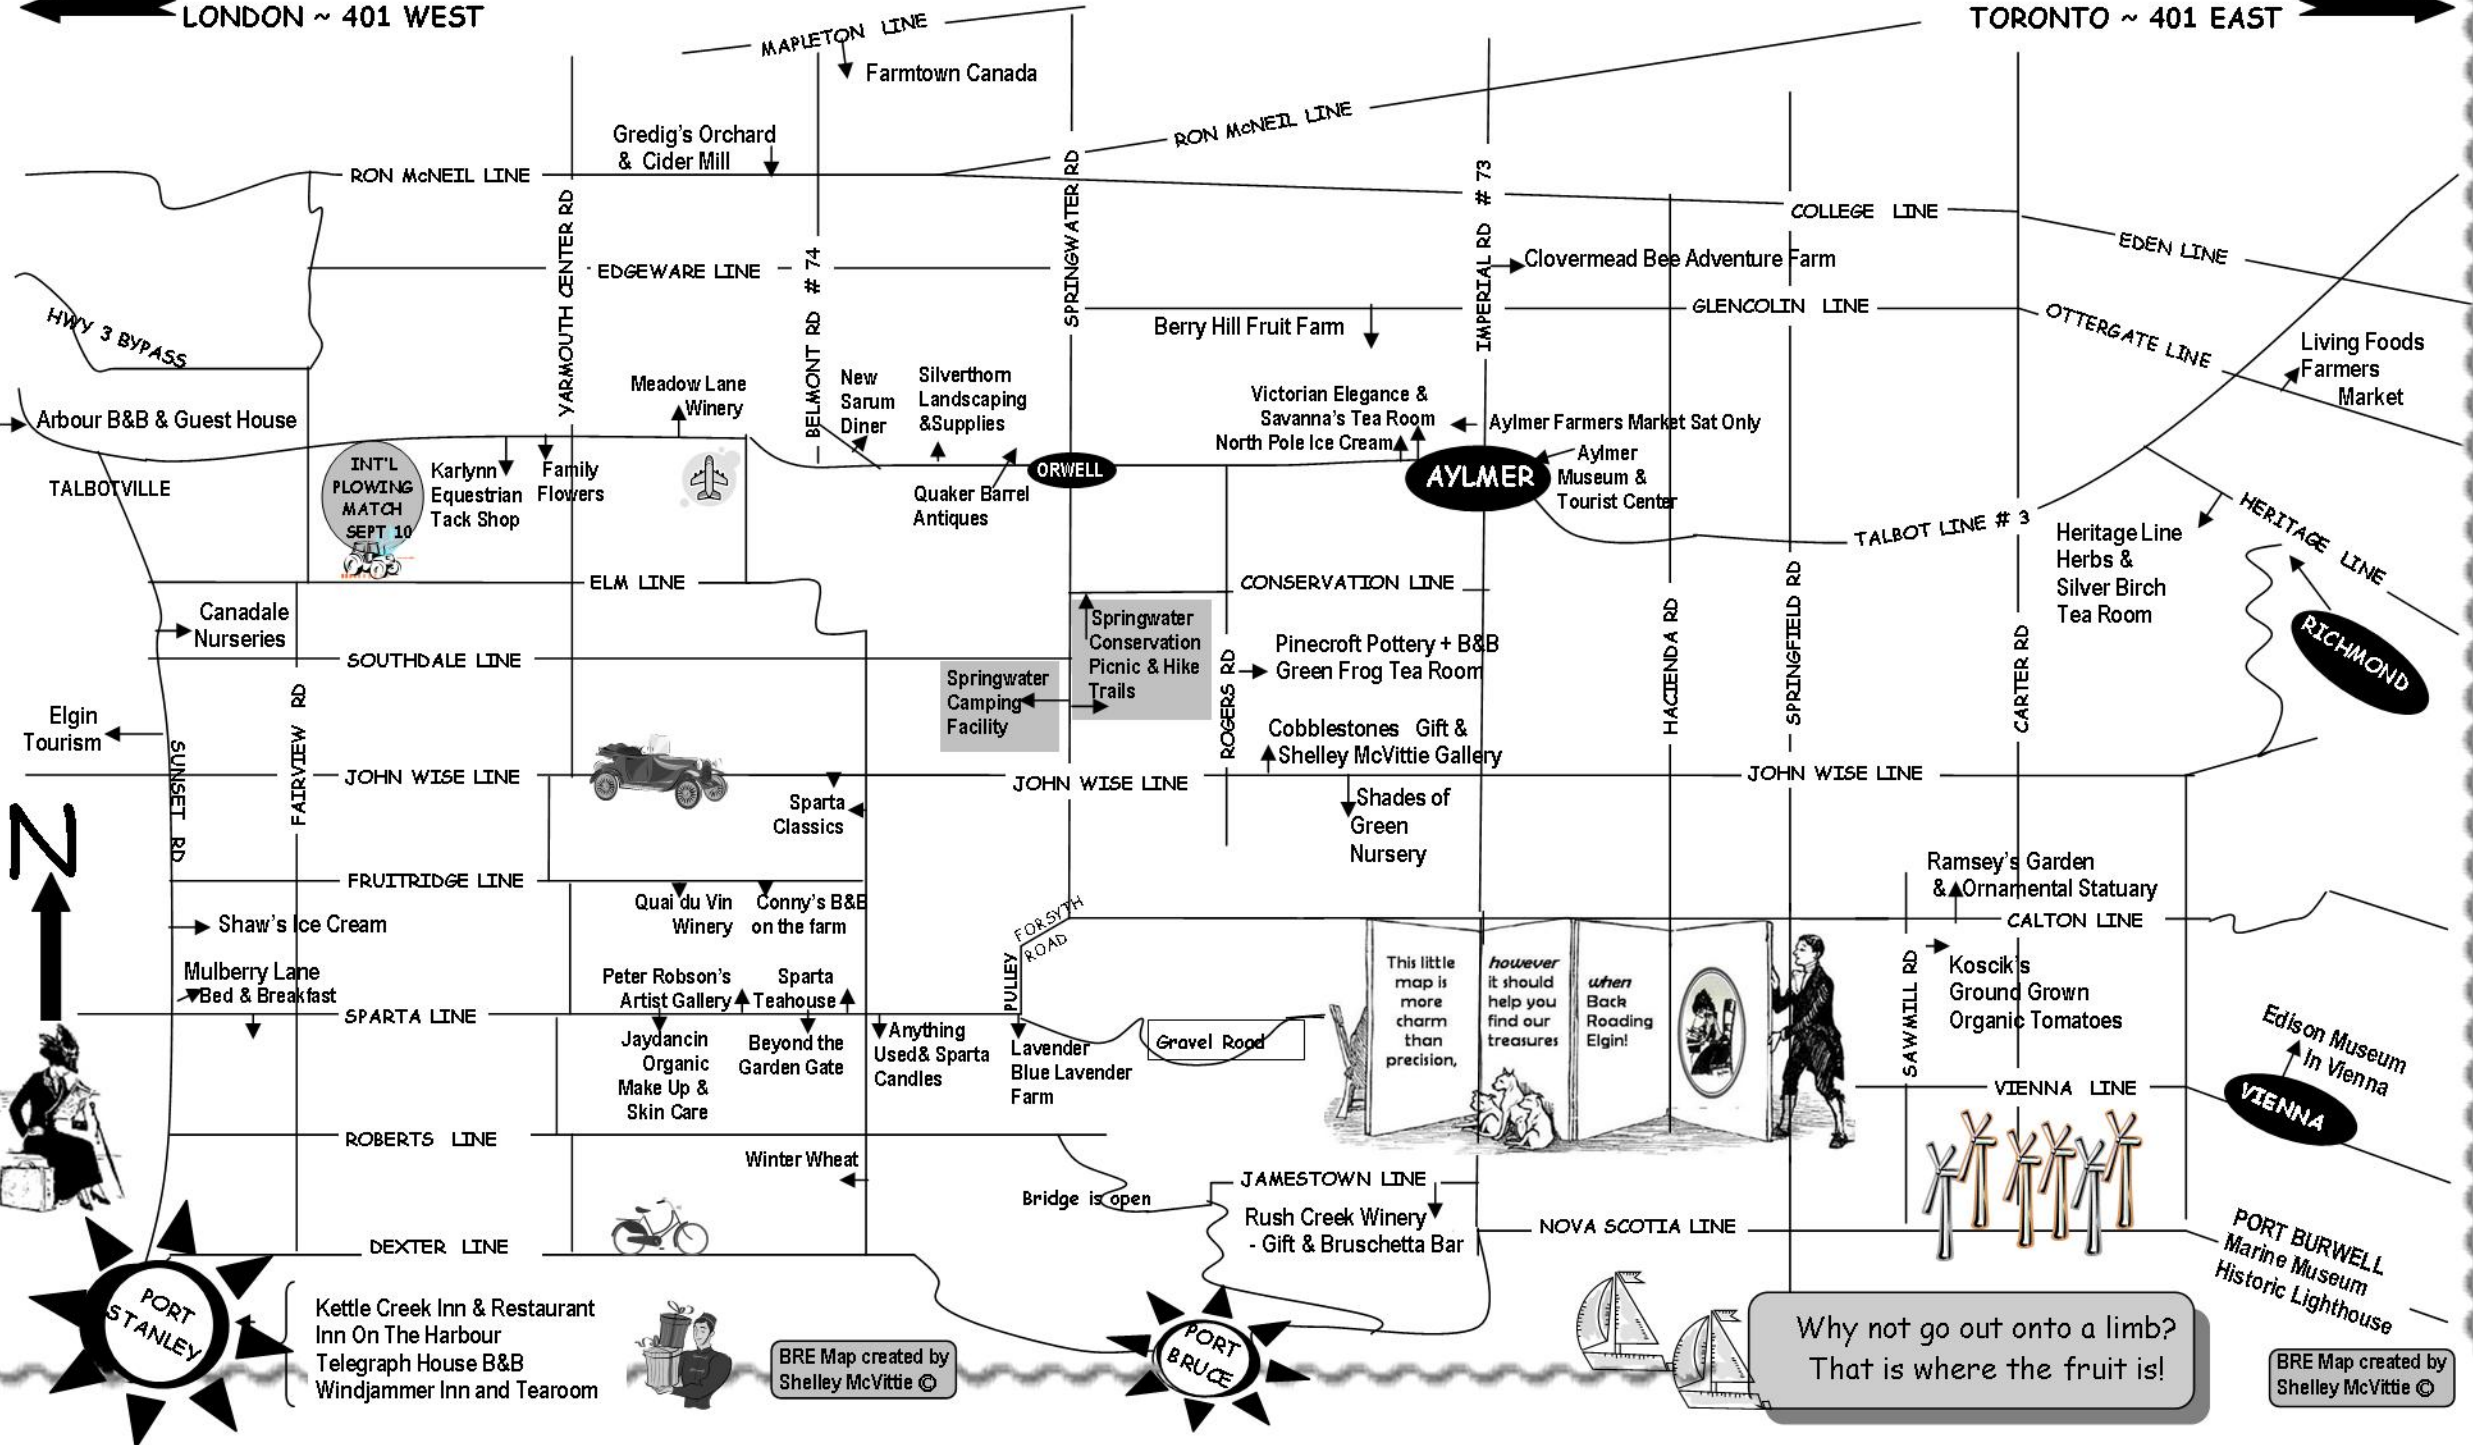

Back Roding Elgin ~2010

LONDON ~ 401 WEST

TORONTO ~ 401 EAST

Kettle Creek Inn & Restaurant
 Inn On The Harbour
 Telegraph House B&B
 Windjammer Inn and Tearoom

BRE Map created by
 Shelley McVittie ©

BRE Map created by
 Shelley McVittie ©

Why not go out onto a limb?
 That is where the fruit is!